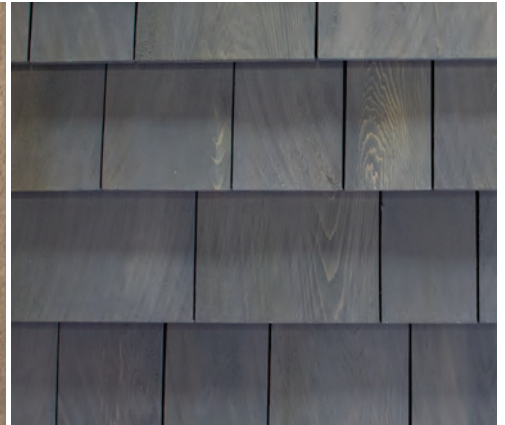

Bespoke

Sophisticated and Modern, our new Bespoke collection offers almost an unlimited set of options to suit any contemporary design. Never before have so many choices been available to homeowners, designers/architects and builders. Dreams, Design and Durability finally come together. Our new Brushed Face and Hidden Fastener along with options such textured or smooth face help define our Bespoke Line. Can't find the right look? Try a custom siding profile to make the project truly unique. Add special lengths, pressure treatment, semi transparent and our new metal accents to finish off your project. Once the exterior of your home is complete, its time to move to the interior with Bespoke Shades, Whitewash and Sugi Ban. Our New interior cladding will enhance any home with a distinctive look that can only be achieved using real wood and our new colour system.

Bespoke

Brushed Face Hidden Fastener

Dimensions

Semi Transparent Shingles

Modern Corner

Bridge Trim

Euro Quick Corner

Shades