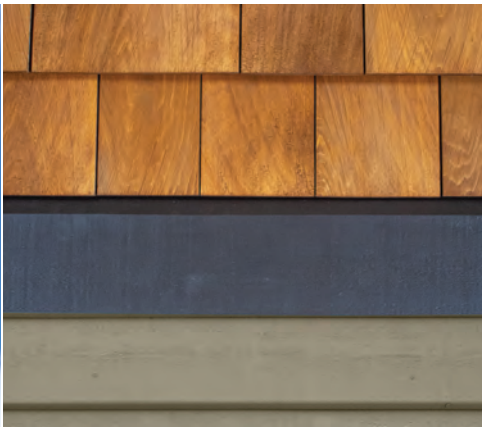

Bespoke

Sophisticated and Modern, our new Bespoke collection offers almost an unlimited set of options to suit any contemporary design. Never before have so many choices been available to homeowners, designers/architects and builders. Dreams, Design and Durability finally come together. Our new Brushed Face and Hidden Fastener along with options such textured or smooth face help define our Bespoke Line. Can't find the right look? Try a custom siding profile to make the project truly unique. Add special lengths, pressure treatment, semi transparent and our new metal accents to finish off your project. Once the exterior of your home is complete, its time to move to the interior with Bespoke Shades, Whitewash and Sugi Ban. Our New interior cladding will enhance any home with a distinctive look that can only be achieved using real wood and our new colour system.

Bespoke

Brushed Face Hidden Fastener

Dimensions

Semi Transparent Shingles

Modern Corner

Bridge Trim

Euro Quick Corner

Shades